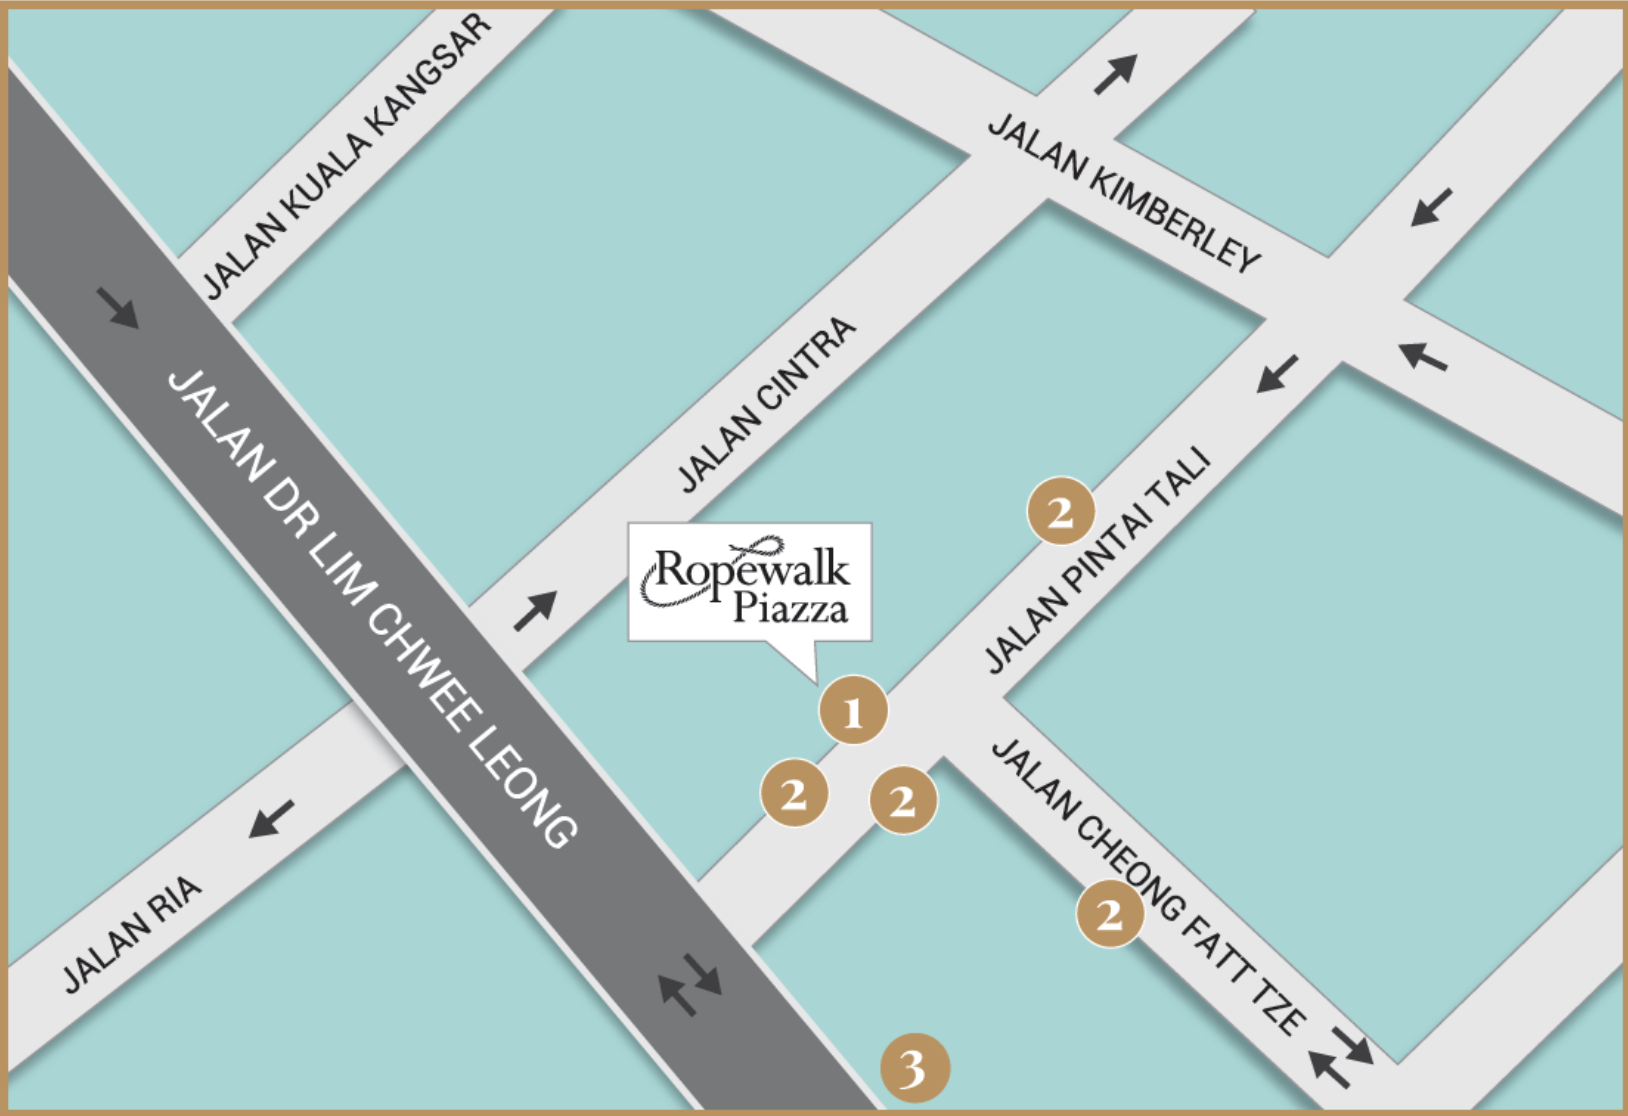

ROPEWALK PIAZZA HOTEL

- 1. Drop - Off Point
- 2. Road Side Car Park
- 3. Open Car Park

Legend

↕ Two-Way Traffic ↑ One-Way Traffic