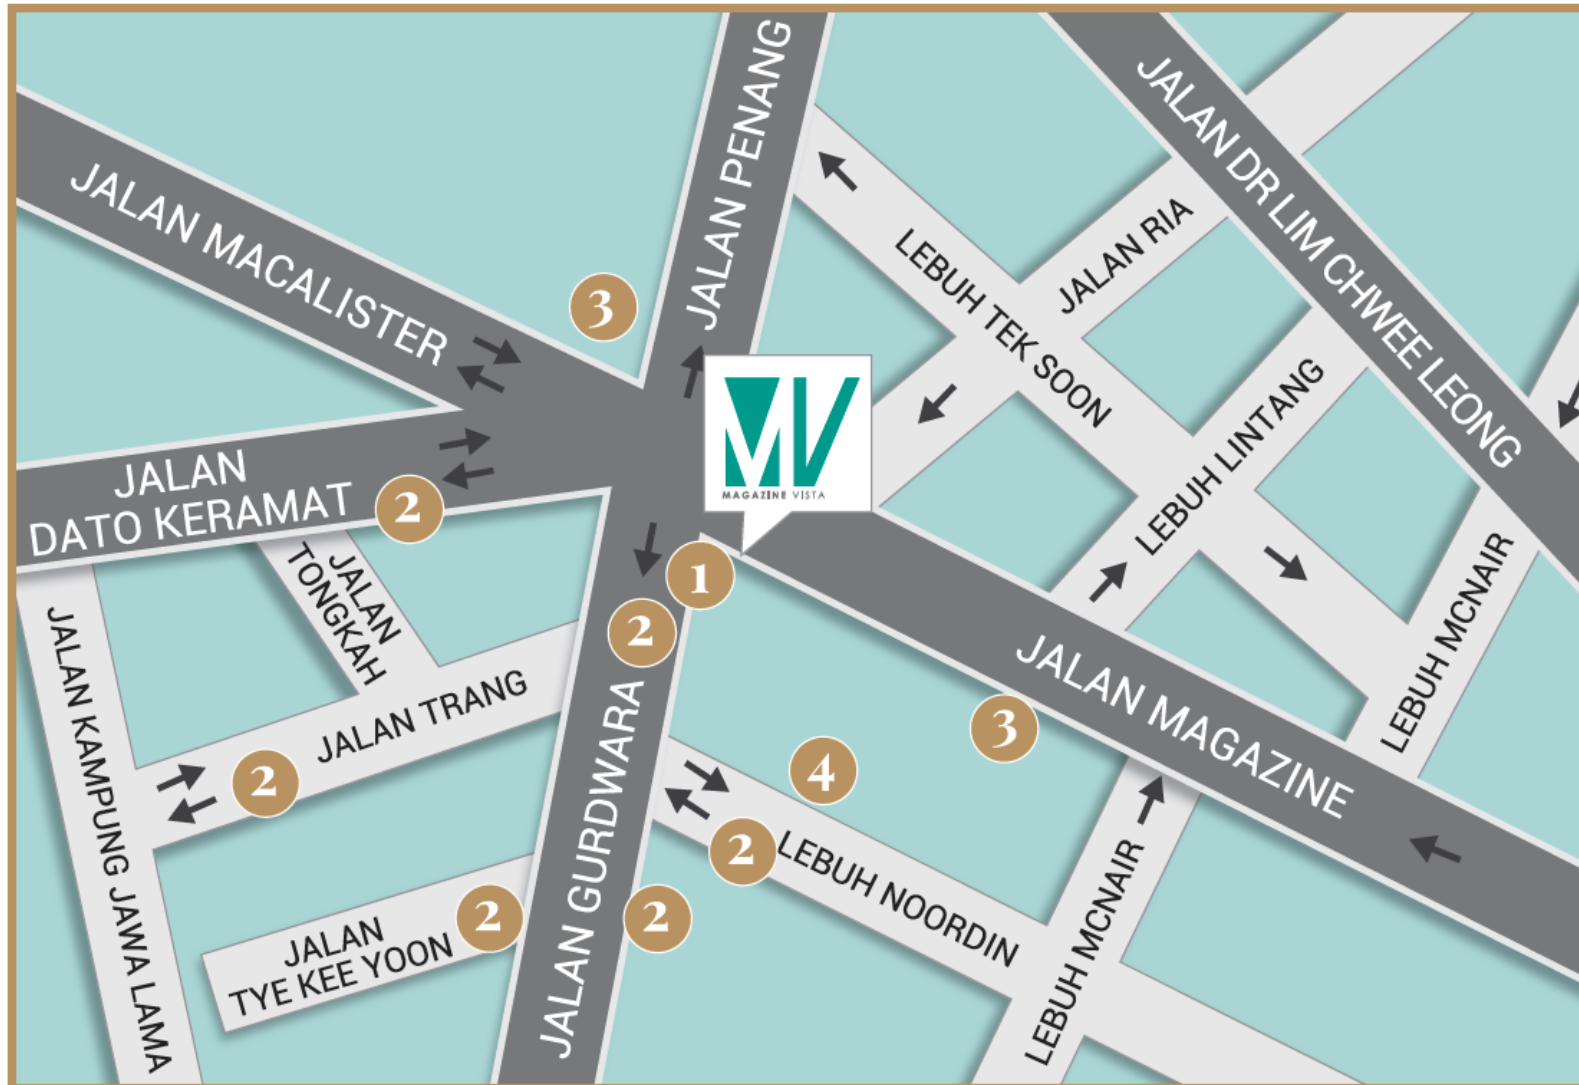

MAGAZINE VISTA HOTEL

1. Drop - Off Point
2. Road Side Car Park
3. Open Car Park
4. Hotel Lobby / Check In

Legend

↕ Two-Way Traffic ↑ One-Way Traffic