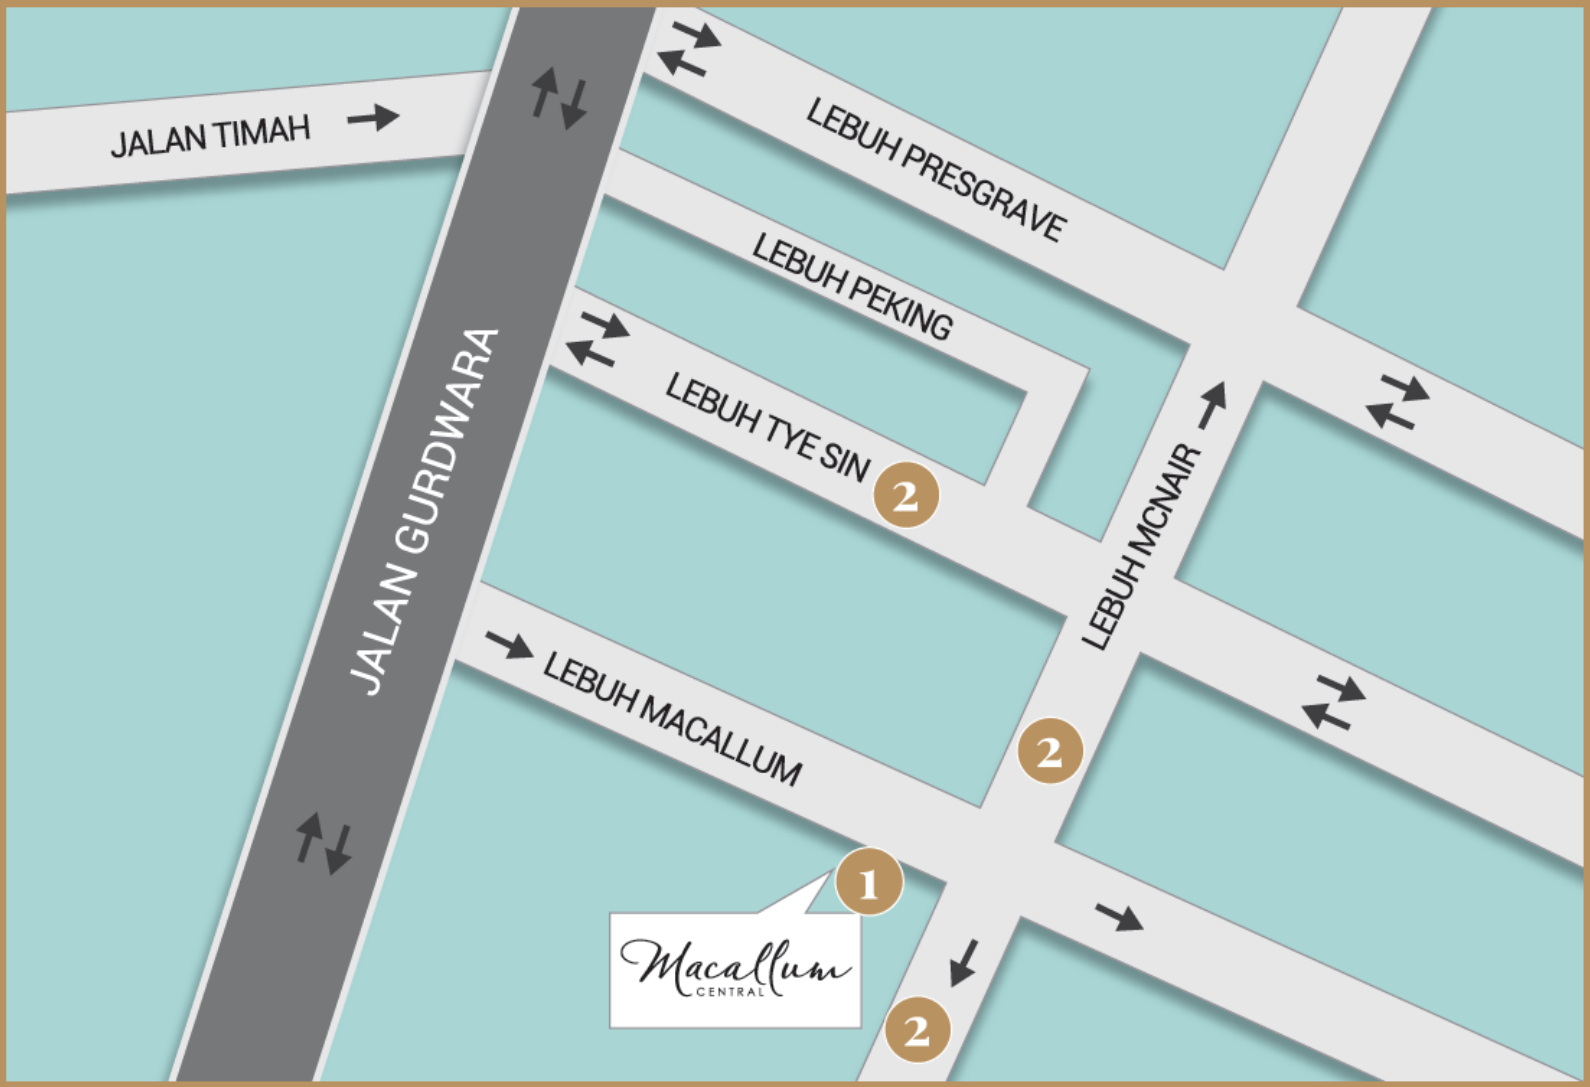

MACALLUM CENTRAL HOTEL

- 1. Drop - Off Point
- 2. Road Side Car Park

Legend

↕ Two-Way Traffic ↑ One-Way Traffic